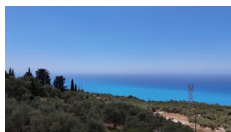

## [1956] Athani Land with License and Sea Views

**Price: 270.000€**

Athani presents an exceptional plot of 2,222m<sup>2</sup> overlooking the endless blue of the Ionian Sea. The property enjoys amazing sea views and magnificent sunsets that paint the sky every evening. The property includes a building permit for three residences, each with a basement and private swimming pool, an excellent opportunity for creating luxury villas or a peaceful retreat surrounded by nature.

The village of Athani is a picturesque and tranquil place, known for its traditional tavernas and restaurants, its auth...

Athani presents an exceptional plot of 2,222m<sup>2</sup> overlooking the endless blue of the Ionian Sea. The property enjoys amazing sea views and magnificent sunsets that paint the sky every evening

The property includes a building permit for three residences, each with a basement and private swimming pool, an excellent opportunity for creating luxury villas or a peaceful retreat surrounded by nature.

The village of Athani is a picturesque and tranquil place, known for its traditional tavernas and restaurants, its authentic charm, and its uninterrupted sea and sunset views. It's ideally located just a short drive from Lefkada's most famous beaches, including Porto Katsiki, Egremni, and Gialos.