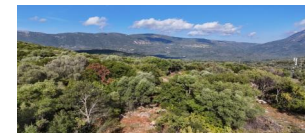

A plot of land measuring 5,420 square meters, located in the peaceful and natural surroundings of Kontaraina. The property offers building potential of up to 211 square meters.

It is situated in a quiet area, surrounded by nature, yet very close to the village of Kontaraina, providing both privacy and easy access to local amenities.

The well-known area of Vasiliki, famous for its beautiful sea and excellent windsurfing conditions, is approximately 10 minutes away by car.

Ideal for a private residence or a holiday home.