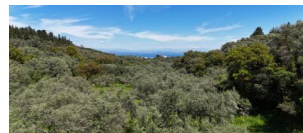

An exceptional plot of land is available for sale in Apolpaina, Lefkada, with a total area of 6,610m²

The property is buildable, with a permitted building capacity of up to 232.98m², making it suitable for residential or investment use.

The plot features beautiful olive trees, adding natural charm, and offers partial sea views. It is situated in a quiet and privileged location, ensuring privacy and tranquility.

The town of Lefkada is just a short drive away, offering easy access to all essential amenities and services. An excellent opportunity for those seeking a peaceful natural setting close to town.